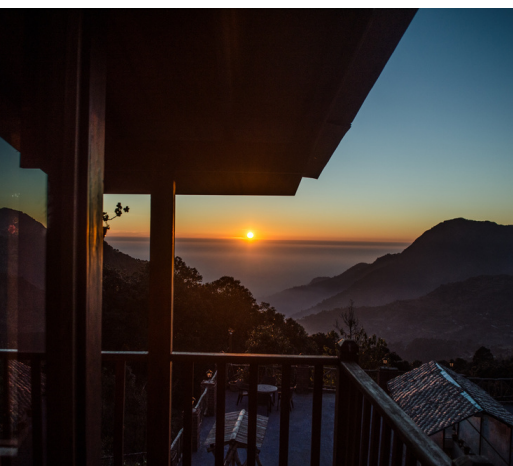

98712 92288

wfm@workfrommountains.net

WORK FROM
MOUNTAINS

WFM PANGOT

4 WOODEN COTTAGES AND
MULTIPLE ROOMS IN QUANT
PANGOT NEAR NAINITAL. THE AREA
IS KNOWN FOR BIRDWATCHING

PANGOT, NAINITAL DISTRICT
UTTARAKHAND