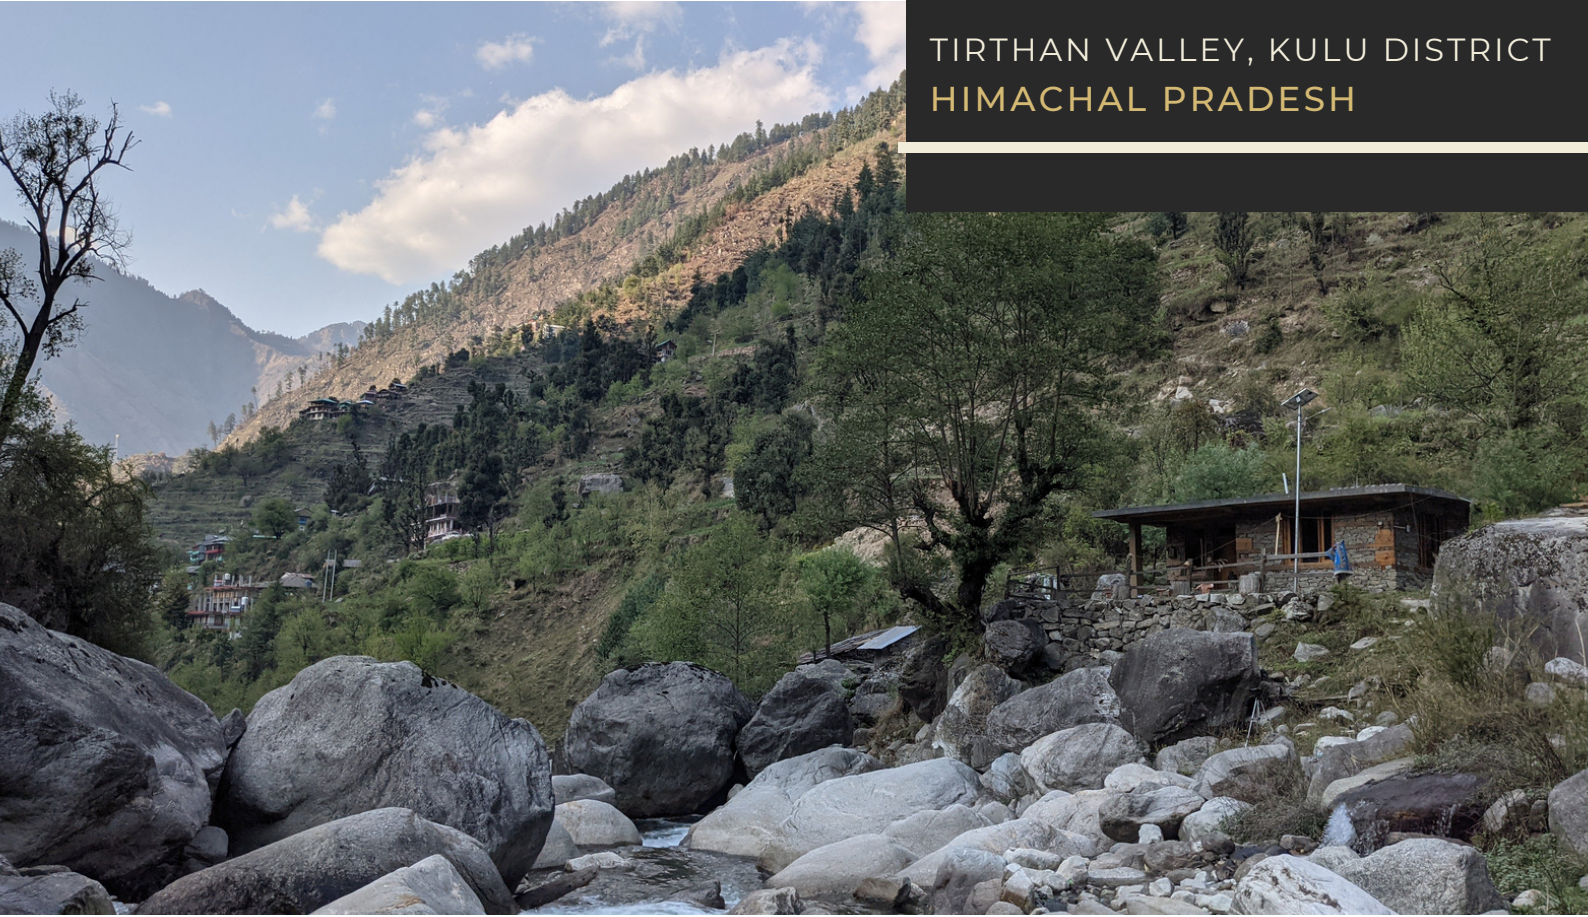

WORK FROM
MOUNTAINS

PINE MARTEN

A 2 BEDROOM RUSTIC COTTAGE BY
THE TIRTHAN RIVER IN THE ECO
ZONE OF THE GREAT HIMALAYAN
NATIONAL PARK

TIRTHAN VALLEY, KULU DISTRICT
HIMACHAL PRADESH

FEATURES

ECO ZONE OF GHNP, 2 BEDROOM
W/ KITCHEN & WASHROOM, 4G
INTERNET, ACTIVITIES LIKE
TREKKING, BIRDING, FISHING

WORK FROM MOUNTAINS

www.workfrommountains.net

98712 92288

wfm@workfrommountains.net