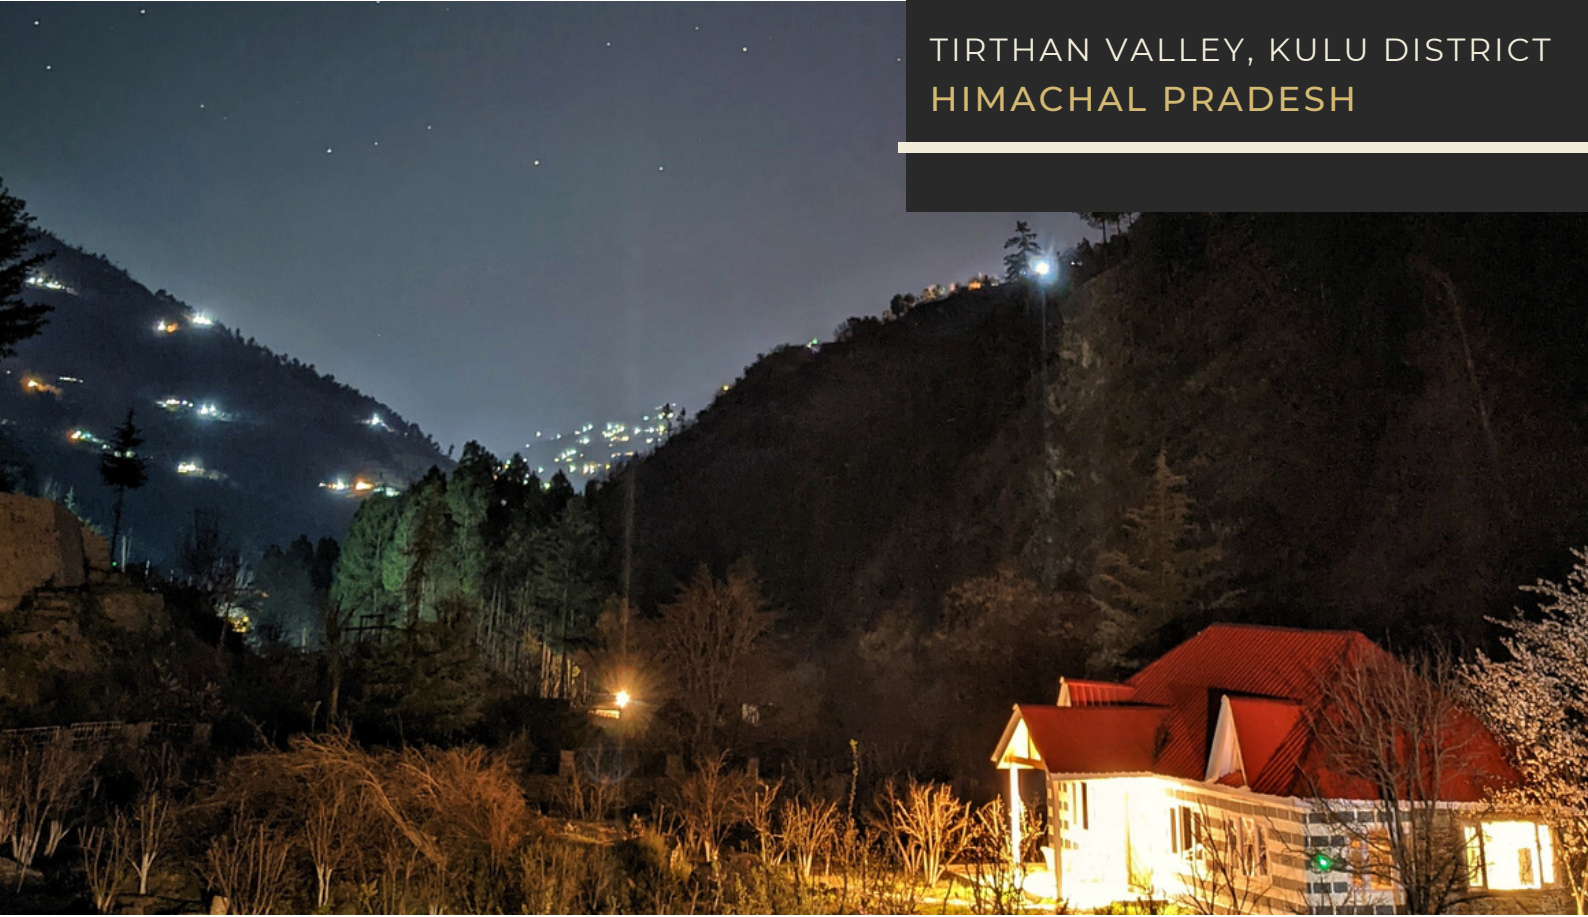

WORK FROM
MOUNTAINS

INDRASAN COTTAGE

A 2 BEDROOM COTTAGE IN THE
MIDDLE OF A FRUIT ORCHARD BY A
MOUNTAIN RIVER IN THE LAP OF
NATURE

TIRTHAN VALLEY, KULU DISTRICT
HIMACHAL PRADESH

FEATURES

ONE ACRE FRUIT ORCHARD,
2 BEDROOMS, ATTACHED
WASHROOMS, KITCHEN, CAR
PARKING, 4G INTERNET, WALLED
COMPOUND, GREAT LOCATION

WORK FROM MOUNTAINS

www.workfrommountains.net

98712 92288

wfm@workfrommountains.net